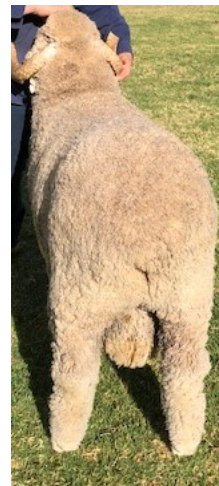

SG ID: 5000832017170470

Semen $40 + GST per dose
minimum 50 dose order

Shannon Mitchell 0488 601 603

Angus Munro 0437 929 195

Justin Campbell 0427 262 956

On-line ordering austfood.com.au

International pricing on request